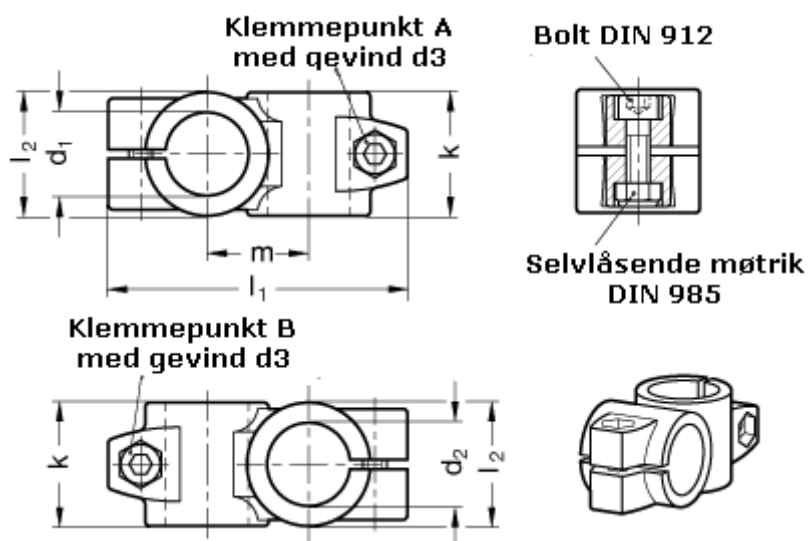

Article number: 20132B30B30402BL

Description: E+G 2-way pipe clamp
GN 132-B30-B30-40-2-BL

Measures

Adjustable clamp lever = GN 911-M 8-32 have to be ordred separately

d1	= 30
d2	= 30
d3	= M 8
k	= 40
l1	= 97.0
l2	= 40
m	= 33